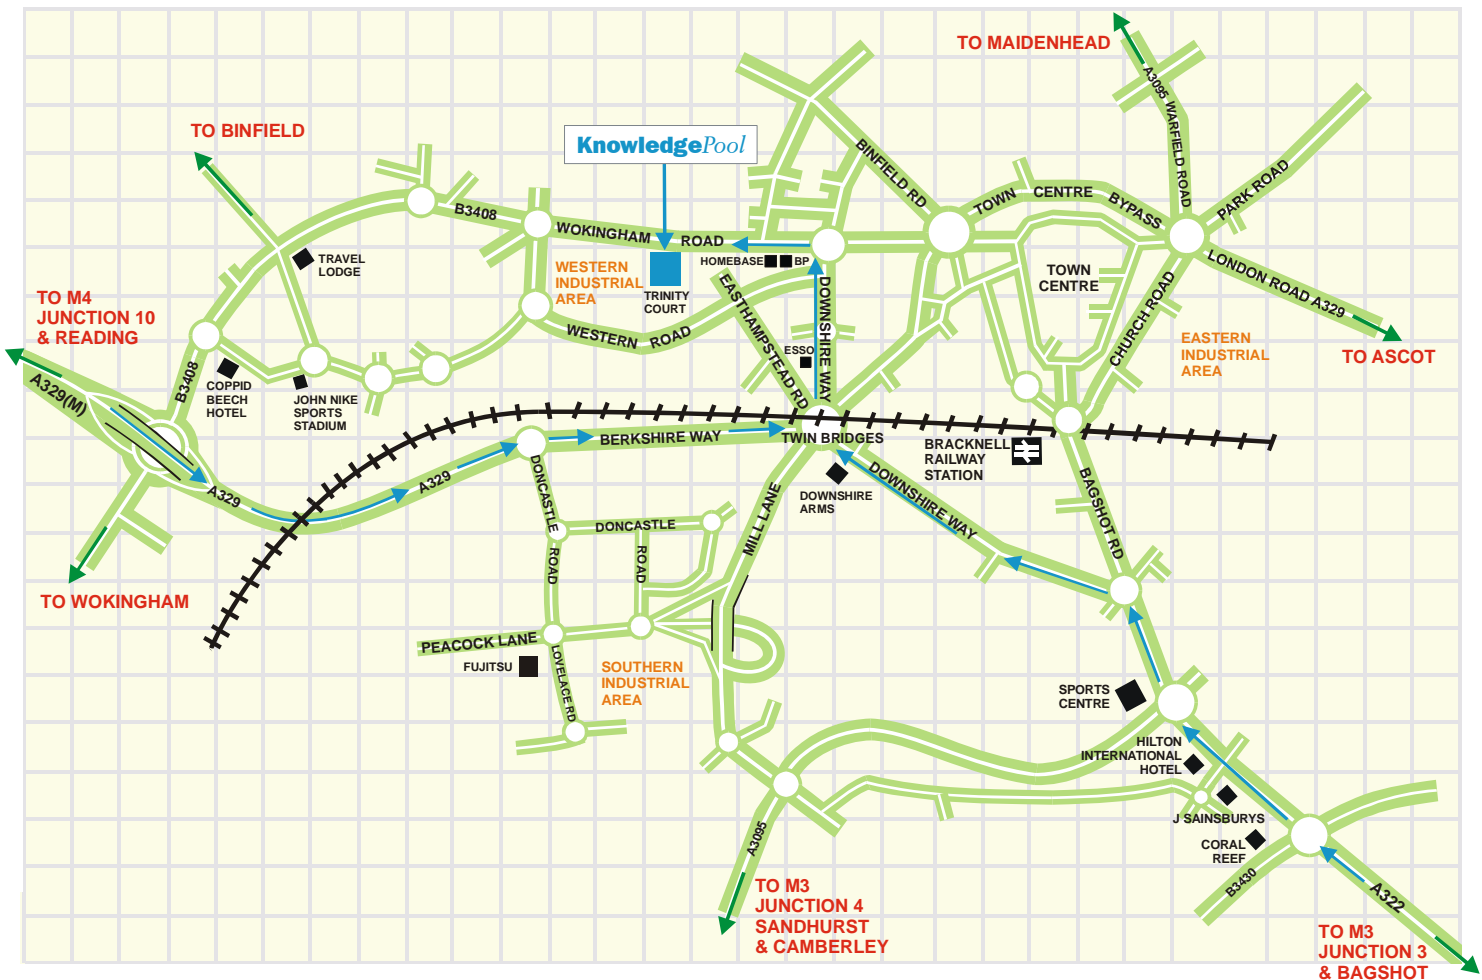

Trinity Court, Wokingham Road
Bracknell, Berkshire RG42 1PL

Tel: 0870 320 9000
Fax: 0870 320 9090

Public Transport

By Rail

Bracknell station is a five minute taxi journey.

By Air

Heathrow airport is a 20-30 minute drive.

By Road

From M3

- Exit junction 3 and follow the signs to Bracknell.
- Take the A322 into Bracknell and continue straight on at the Coral Reef roundabout.
- At the next roundabout go straight on passing the Sports Centre on the left.
- At the next roundabout take the second exit onto the Downshire Way.
- At the following roundabout take the third exit (Twin bridges roundabout with traffic lights).
- Go under the railway bridge and take the second exit.
- Go straight on, passing the Esso Garage on the left and continue straight over the next roundabout.
- At the next roundabout turn left following directions to Binfield.
- You are now on the Wokingham Road. You will drive past a BP Garage and Homebase to your left and then a pelican crossing.
- Continue down the road and Trinity Court is the second turn on the left after the pelican crossing.

From M4

- Exit at junction 10 and take the A329M towards Bracknell.
- At the first roundabout go straight on.
- At the next roundabout turn left (Twin bridges roundabout with traffic lights).
- Go under the railway bridge and take the second exit.
- Go straight on, passing the Esso Garage on the left and continue straight over the next roundabout.
- At the next roundabout turn left following directions to Binfield.
- You are now on the Wokingham Road. You will drive past a BP Garage and Homebase to your left and then a pelican crossing.
- Continue down the road and Trinity Court is the second turn on the left after the pelican crossing.